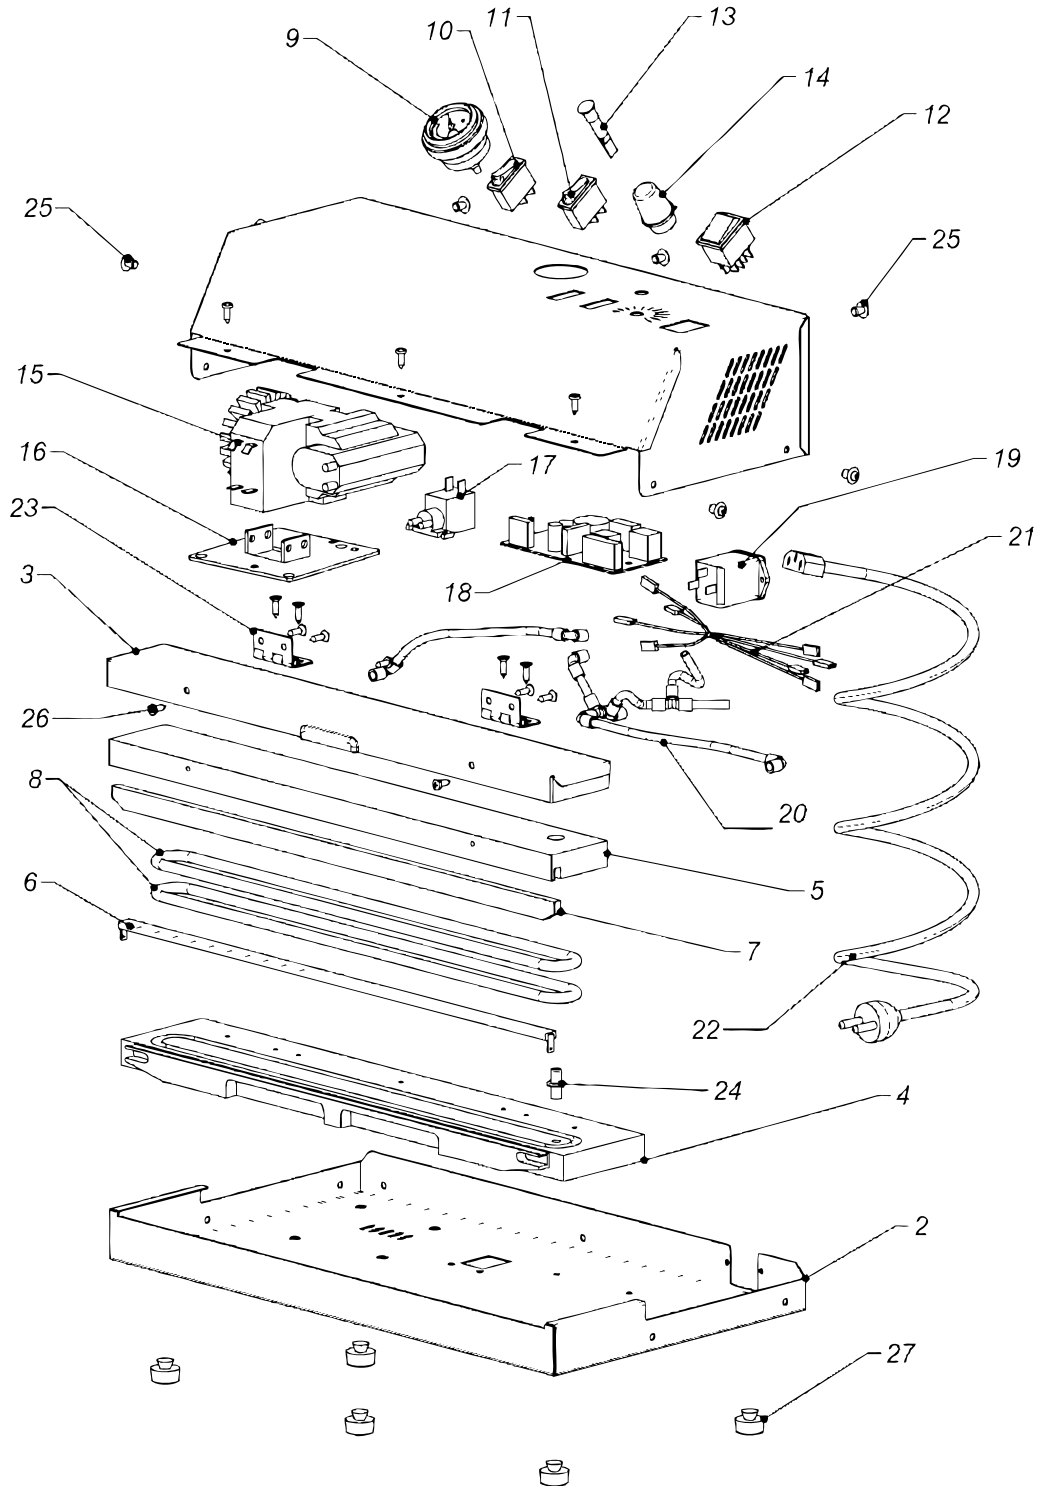

Parts Breakdown

Model VP-IT-0300 47718

Parts Breakdown

Model VP-IT-0300 47718

Item No.	Description	Position	Item No.	Description	Position	Item No.	Description	Position
AO021	Body for 47718	1	AO028	Seal Switch for 47718	11	AO038	Green Wiring for 47718	21
AO022	Base for 47718	2	AO029	Welding LED for 47718	13	AO039	Black Wiring for 47718	21
AO023	Cover for 47718	3	AO030	Green LED for 47718	14	AO040	Cable/Plug for 47718	22
AO024	Lower Vacuum Chamber for 47718	4	AO031	Vacuum Pump for 47718	15	AO041	Hinges with Screws for 47718	23
AO025	Upper Vacuum Chamber for 47718	5	AO032	Pump Base for 47718	16	AO042	Vacuum Socket for 47718	24
41618	Sealing Bar Complete for 47718	6	AO033	Solenoid Valve for 47718	17	AO043	Screw Rivet for 47718	25
72249	Top Bar for 47718	7	AO034	Electronic Board for 47718	18	AO044	Cover Screws for 47718	26
72246	Gasket for 47718	8	AO035	Filter Socket with Fuse for 47718	19	AO045	Base Feet for 47718	27
AO026	Vacuum Gauge for 47718	9	AO036	"N" Series Hose Set for 47718	20			
AO027	Start/Stop Switch for 47718	10	AO037	"NF" Series External Filter for 47718	20			